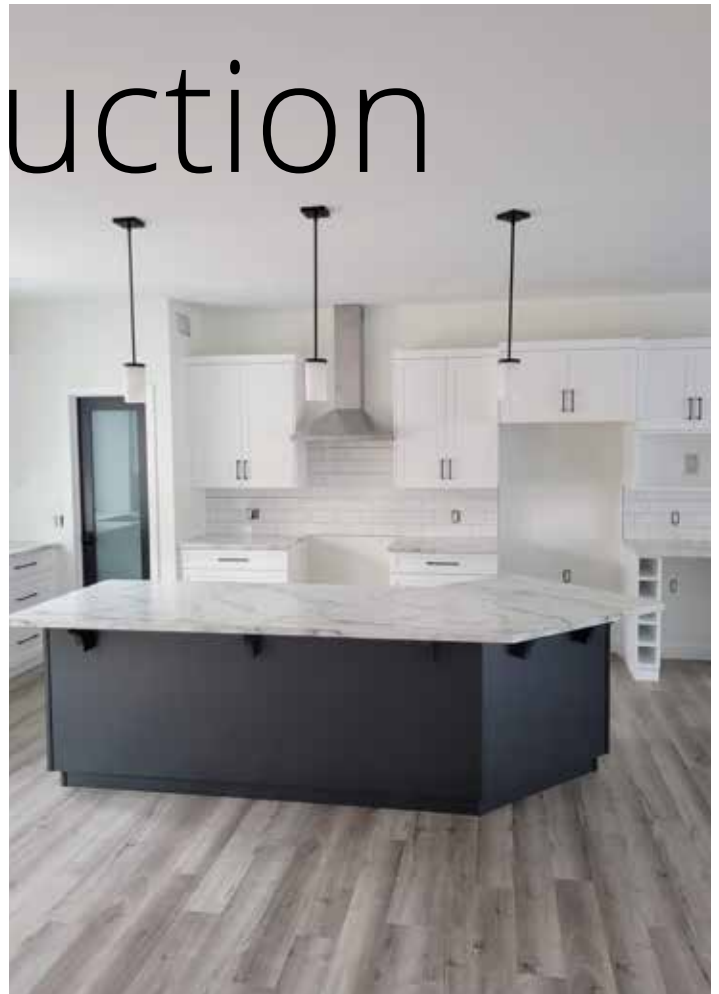

KM Construction

Photos Submitted

“Our highest goal is
your satisfaction”
– KM Construction

For decades, KM Construction has been building quality homes in the heart of Southern Manitoba.

Even though they are carefully constructed on site in Cartwright, Manitoba, these homes put their roots across the Prairie provinces and into North Dakota and Montana. Extra care and attention is given during construction to ensure a smooth move to it's final destination.

Designing your new house will take some time, as you need to think about the needs of your family and your personal style. But you don't need to do this alone, the experienced staff at KM Construction can walk you through the process from drafting your dream home to selecting your cabinetry and paint colours. They offer an array of samples and in-house displays to help you in selection process.

If you are in the market for a ready to move home, contact Keith or Kyle at KM Construction and see what they have to offer.