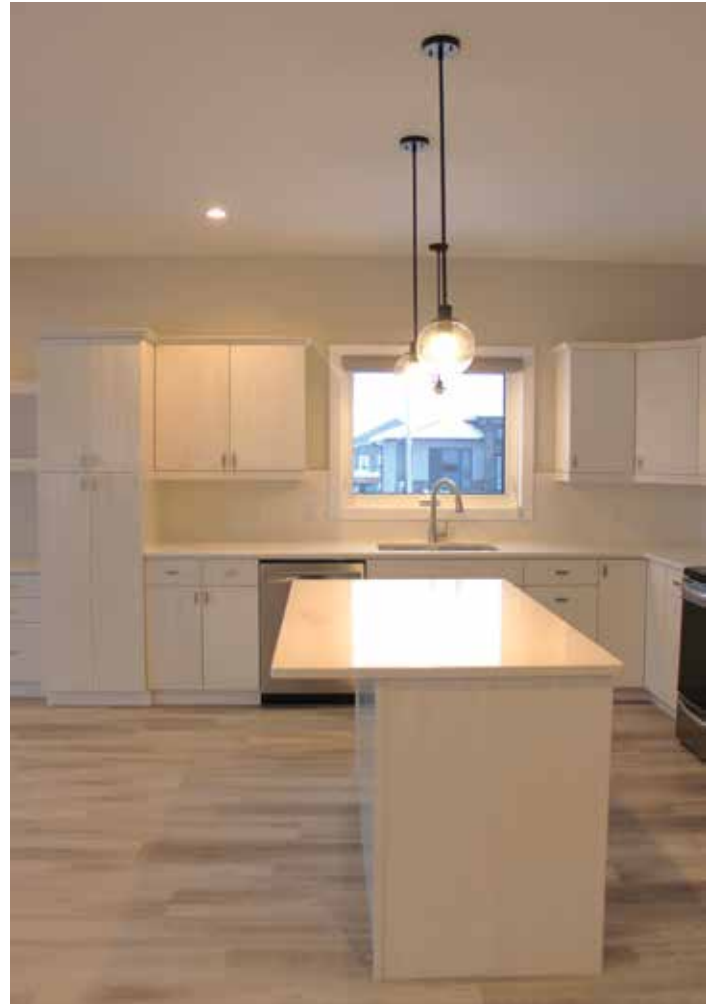

Quartz countertops are the perfect choice for busy families as they are durable and resistant to scratches, chips, and stains. An under-mount sink keeps with the smooth lines of this kitchen and makes clean-up easy. The design is finished with a timeless white subway tile backsplash.

Soft-close drawers and doors are another family-friendly component in this kitchen. They prevent little fingers from being pinched, and the soft-close mechanism will prevent wear and tear on your cabinets, extending their life. The pantry has rollout shelving making all items very accessible.

Scott really enjoyed designing this kitchen with the new owners. The workstation was a great addition to this space. It boasts ample desktop space, with cabinets flanking the bottom on each side, perfect for file storage. Floating shelves above lighten the space and are perfect to display personal items.

Scott has experience in all aspects of the cabinet business from designing, colour matching, building, and installing. He enjoys working with clients and making their ideas come to life. Scott brings with him a wealth of knowledge from the industry and is looking forward to learning new things. If you are in the market for a new kitchen, make sure you stop by BdnLux Kitchen & Design and talk to Scott.

Create Your Signature Style

We pride ourselves on creating custom, personalized designs that will bring your kitchen to life. We provide a hands on approach to every project, large or small. From the design process, to material selection, delivery and install, we take care of every last detail.

Kitchen and Whole Home Design Services

1810 14th Street East, Brandon, MB R7A 7V2
scott@bdnlux.com

Contact: 204-727-5528 | Website: bdnlux.com

[f @bdnlux](https://www.facebook.com/bdnlux) | [@bdnlux](https://www.instagram.com/bdnlux)